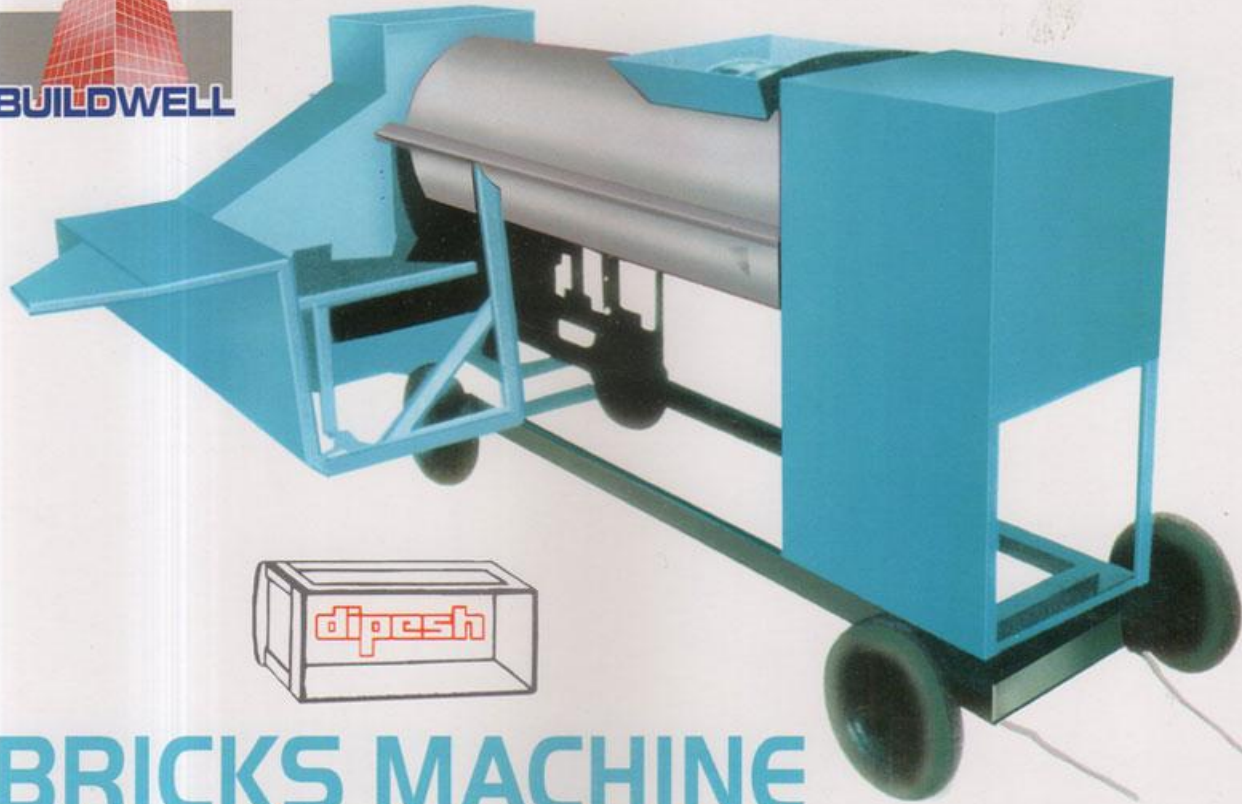

Since 1951

BRICKS MACHINE

Specification Of Machine :

720 Bricks Per Hour

Operate With 2HP Motor, Diesel Engine, Generator

6 To 7 Any Worker

Zero Maintenance

Quality Bricks

No Need Special Worker To Make Bricks

Six Month Guarantee

DIPESH INDUSTRIES

ALL KIND OF MACHINERY & BRICKS-PATTERNS MANUFACTURER & SUPPLIERS

61-C, Tirupati Estate, Nr. Amber Cinema, Opp. Bombay Housing, Saraspur, Ahmedabad-380 024. (Gujarat) India

Telefax: 079 - 22762543 Mobile : 93270 22837, 98247 99825, 98247 99826

E-mail : dipeshindustries@gmail.com